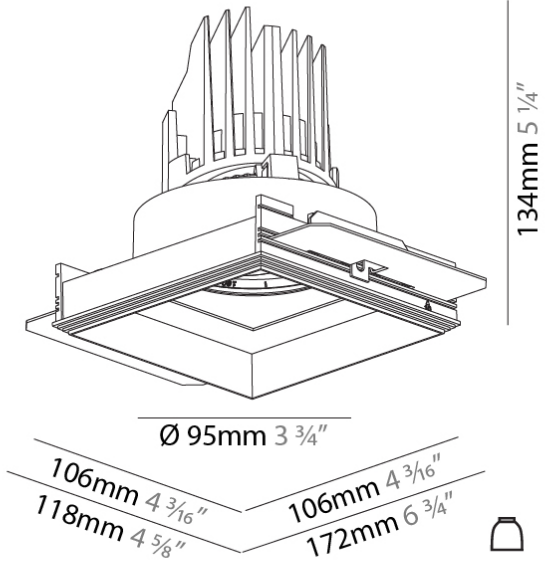

PHYSICAL
Shape: Square
Length (mm): 106
Length (in): 4 3/16
Width (mm): 106
Width (in): 4 3/16
Height (mm): 134
Height (in): 5 1/4
Ceiling Thickness (mm): 10 / 12.5 / 15 / 25
Ceiling Thickness (in): 3/8 or 1/2 or 9/16 or 1
Min. Recessing Depth (mm): 150
Min. Recessing Depth (in): 5 7/8
Light Distribution: Adjustable / Downlight
Weight (kg): 0.704
Weight (lbs): 1.55
Fixture Finish: SSR / BKV / CWI / CRY / HAB / UFT / ITA / RUA / FTG / MYG / LOD / PUS / FRO / FUP / KIA / POP / BLS / SPG / MEY / GOH / GUM / CHC / COM / ABZ / JAG / OBR / MOS / ROR
Fixture Material: Aluminum Die Cast

Cut-out Measurements: 120mm / 4 3/4" x 120mm / 4 3/4"
Upon Request: Unique Ceiling Thickness

ELECTRICAL
Lamp Type: LED (Zhaga Standard)
Input Wattage (W): 16.5
Total Output Wattage (W): 14.7
Dimming: Dali Dimming
Driver Included: No
Driver Location: Recessed Housing
Driver Type: Constant Current - 120Vac
Driver Class: Class 2
Housing: See Components
Input Voltage (V): 120
Constant Current (MA): 350

LED
Number of LEDs: 1
Max. Delivered Lumen (lm): 770
Nominal Lumen (lm): 1140
CRI: >90 CRI
Lamp Life (hrs): 50000
Upon Request: RGB-W Tunable White Special Color Temperature Special LED

OPTICAL
Reflector: 20 / 40 / 60
Adjustability: Rotational 355°; Tilt 30°
Upon Request: Special Beam Angles

RATINGS AND CERTIFICATIONS 382, F 416-247-9319, www.zaneen.com
Certified by Intertek for North American Standards
IP rating: IP20