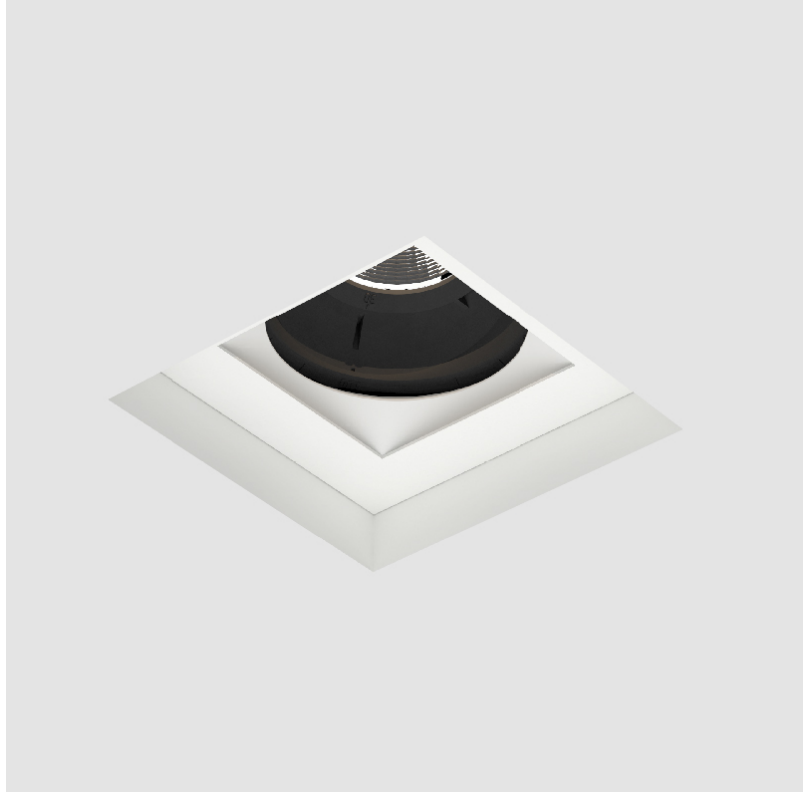

PHYSICAL
Shape: Square
Length (mm): 106
Length (in): 4 3/16
Width (mm): 106
Width (in): 4 3/16
Height (mm): 134
Height (in): 5 1/4
Ceiling Thickness (mm): 10 / 12.5 / 15 / 25
Ceiling Thickness (in): 3/8 or 1/2 or 9/16 or 1
Min. Recessing Depth (mm): 150
Min. Recessing Depth (in): 5 7/8
Light Distribution: Adjustable / Downlight
Weight (kg): 0.704
Weight (lbs): 1.55
Fixture Finish: SSR / BKV / CWI / CRY / HAB / UFT / ITA / RUA / FTG / MYG / LOD / PUS / FRO / FUP / KIA / POP / BLS / SPG / MEY / GOH / GUM / CHC / COM / ABZ / JAG / OBR / MOS / ROR
Fixture Material: Aluminum Die Cast

Cut-out Measurements: 120mm / 4 3/4" x 120mm / 4 3/4"
Upon Request: Unique Ceiling Thickness

ELECTRICAL
Lamp Type: LED (Zhaga Standard)
Input Wattage (W): 16.5
Total Output Wattage (W): 14.7
Dimming: Dali Dimming
Driver Included: No
Driver Location: Recessed Housing
Driver Type: Constant Current - 120Vac
Driver Class: Class 2
Housing: See Components
Input Voltage (V): 120
Constant Current (MA): 350

LED
Number of LEDs: 1
Max. Delivered Lumen (lm): 770
Nominal Lumen (lm): 1140
CRI: >90 CRI
Lamp Life (hrs): 50000
Upon Request: RGB-W Tunable White Special Color Temperature Special LED

OPTICAL
Reflector: 20 / 40 / 60
Adjustability: Rotational 355°; Tilt 30°
Upon Request: Special Beam Angles

RATINGS AND CERTIFICATIONS 382, F 416-247-9319, www.zaneen.com
Certified by Intertek for North American Standards
IP rating: IP20